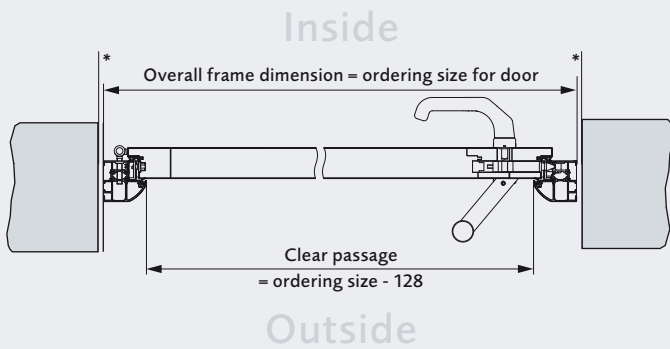

Dimensions and fitting data

Doors, side elements and transom lights at a glance

	100	200	300	400	010	015	020	025	030	040	700	800	900
U-value													
	up to 1.3 W/m ² k	up to 1.4 W/m ² k	up to 1.8 W/m ² k	up to 1.7 W/m ² k	up to 1.2 W/m ² k	up to 1.3 W/m ² k	up to 1.4 W/m ² k	up to 1.5 W/m ² k	up to 1.4 W/m ² k	up to 1.3 W/m ² k	up to 1.5 W/m ² k	up to 1.4 W/m ² k	up to 1.5 W/m ² k
Side element	Infill: Matching solid panel or partly glazed, Hammered				Infill: Glass, all types			Infill: Glass, Mastercarré or Float clear to choose			Infill: Glass, Ornamental or clear	Infill: Glass, Float clear or sand-blasted to choose	
	Standard size: 450 x 2095 or 2100 mm												
	Special size range: n/a				Special size range: 400 - 500 x 1990 - 2250 mm								
Transom light	Infill: Glass, Hammered				Infill: Glass, all types			Infill: Glass, Mastercarré or Float clear			Infill: Glass, Ornamental or clear	Infill: Glass, Float clear or sand-blasted	
	Standard size: -												
	Special size range: 875 - 2000 x 400 - 500 mm (only glass)				Special size range: 875 - 2250 x 400 - 500 mm								
Door	Glass type: n/a	Glass type: Hammered			Glass type: n/a			Glass type: Mastercarré		Glass type: Ornamental	Glass type: Sand-blasted with clear stripes		
	Standard sizes: 920 x 2095 / 932 x 2095 / 1000 x 2095 / 1000 x 2100 / 1100 x 2100												
	Special size range width (mm): 875 to 1100				Special size range width (mm): 875 to 1250								
	Special size range height (mm): 1990 to 2100				Special size range height (mm): 1875 to 2250	Special size range height (mm): 1990 to 2250			Special size range height (mm): 1875 to 2250	Special size range height (mm): 1990 to 2250			

Horizontal view of door

Vertical view of door

Horizontal view of side element