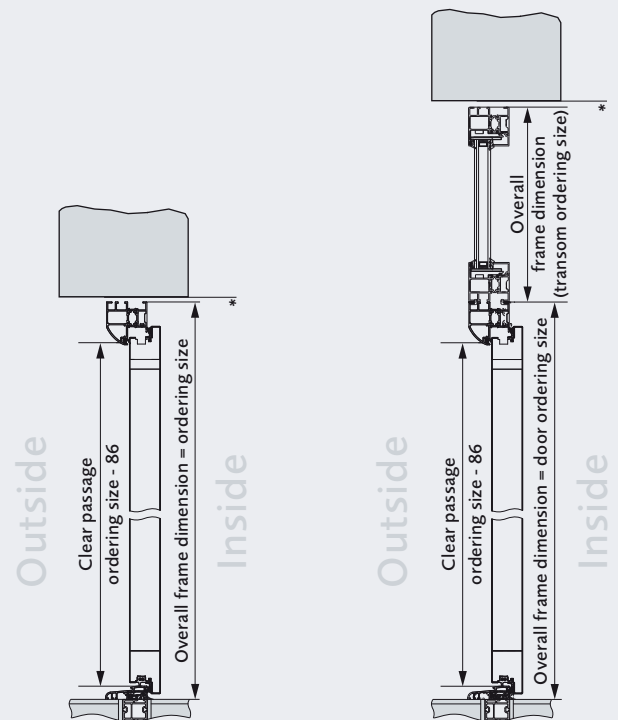

Dimensions and fitting data

Doors, side elements and transom lights at a glance

	100	200	300	400	010	015	020	025	030	040	700	800	900
U-value													
	up to 1.3 W/m ² k	up to 1.4 W/m ² k	up to 1.8 W/m ² k	up to 1.7 W/m ² k	up to 1.2 W/m ² k	up to 1.3 W/m ² k	up to 1.4 W/m ² k	up to 1.5 W/m ² k	up to 1.4 W/m ² k	up to 1.3 W/m ² k	up to 1.5 W/m ² k	up to 1.4 W/m ² k	up to 1.5 W/m ² k
Side element	Infill: Matching solid panel or partly glazed, Hammered				Infill: Glass, all types			Infill: Glass, Mastercarré or Float clear to choose			Infill: Glass, Ornamental or clear	Infill: Glass, Float clear or sand-blasted to choose	
	Standard size: 450 x 2095 or 2100 mm												
	Special size range: n/a				Special size range: 400 - 500 x 1990 - 2250 mm								
Transom light	Infill: Glass, Hammered				Infill: Glass, all types			Infill: Glass, Mastercarré or Float clear			Infill: Glass, Ornamental or clear	Infill: Glass, Float clear or sand-blasted	
	Standard size: -												
	Special size range: 875 - 2000 x 400 - 500 mm (only glass)				Special size range: 875 - 2250 x 400 - 500 mm								
Door	Glass type: n/a	Glass type: Hammered			Glass type: n/a			Glass type: Mastercarré		Glass type: Ornamental	Glass type: Sand-blasted with clear stripes		
	Standard sizes: 920 x 2095 / 932 x 2095 / 1000 x 2095 / 1000 x 2100 / 1100 x 2100												
	Special size range width (mm): 875 to 1100				Special size range width (mm): 875 to 1250								
	Special size range height (mm): 1990 to 2100				Special size range height (mm): 1875 to 2250	Special size range height (mm): 1990 to 2250			Special size range height (mm): 1875 to 2250	Special size range height (mm): 1990 to 2250			

Horizontal view of door

Vertical view of door

Horizontal view of side element