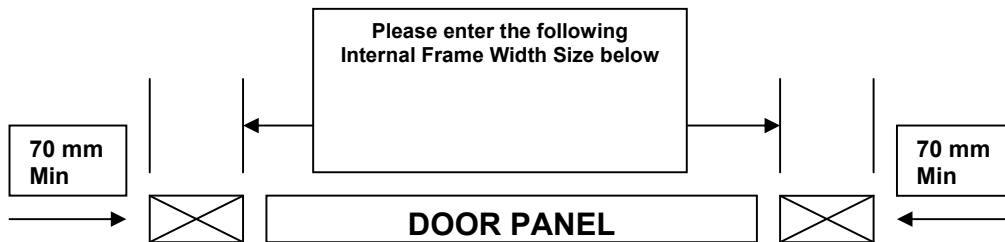

## 'D' Type- Purpose Made Doors

Please refer to Garador Brochure for door style Purpose made size availability

<p><b>Maximum Internal Frame Width = 4269 mm</b> <b>Minimum Internal Frame Width = 2745 mm</b></p> <p><b>Maximum Internal Frame Height = 2286 mm</b> <b>Minimum Internal Frame Height = 1931 mm</b></p>
---

### Plan View – Width

### Side View – Height