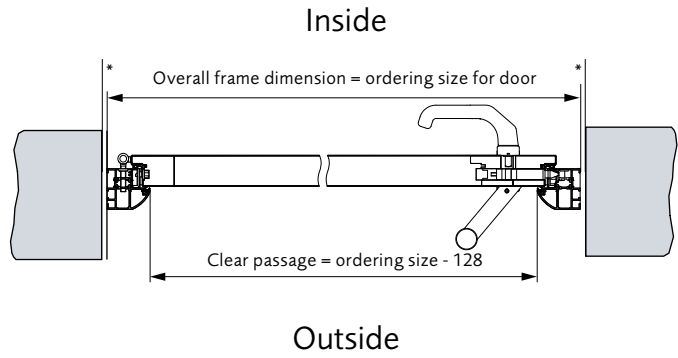

Side element

Infill	Glass, clear or sand-blasted to choose
Standard size [width x height in mm]	400 x 2100
Special size range width [in mm]	300 - 1000
Special size range height [in mm]	1875 - 2250

Transom light

1000 x 2100
1100 x 2100

700 - 1250	1875 - 1250	700 - 1250	875 - 1250	700 - 1250		875 - 1100					
1875 - 2250				1875 - 2250	1875 - 2186	1990 - 2186	1875 - 2186				

Glass, all types	Glass, Mastercarré or clear to choose	Glass, Ornamental or clear	Matching solid panel or partly glazed with Hammered glass	Glass, clear or sand-blasted to choose
400 x 2100			450 x 2100	400 x 2100
300 - 1000			Panel side elements are 450 only Glass side elements are 300 - 1000 only	
1875 x 2250	1990 x 2250	1875 x 2250	1875 x 2186	

Glass, all types	Glass, Mastercarré or clear to choose	Glass, Ornamental or clear	Glass, Hammered	Glass, Float clear or sand-blasted to choose
875 - 2250			875 - 2000	

300 - 500

Horizontal view of door

Horizontal view of side element

Vertical view of door

* Doors are designed to be fitted to a finished opening and then allow your fitting tolerance.