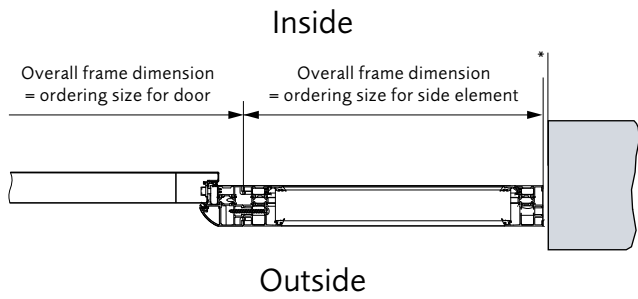

Side element

Infill	Glass, clear or sand-blasted to choose
Standard size [width x height in mm]	400 x 2100
Special size range width [in mm]	300 - 1000
Special size range height [in mm]	1875 - 2250

Transom light

1000 x 2100
1100 x 2100

700 - 1250	1875 - 1250	700 - 1250	875 - 1250	700 - 1250		875 - 1100					
1875 - 2250				1875 - 2250	1875 - 2186	1990 - 2186	1875 - 2186				

Glass, all types	Glass, Mastercarré or clear to choose	Glass, Ornamental or clear	Matching solid panel or partly glazed with Hammered glass	Glass, clear or sand-blasted to choose
400 x 2100			450 x 2100	400 x 2100
300 - 1000			Panel side elements are 450 only Glass side elements are 300 - 1000 only	
1875 x 2250	1990 x 2250	1875 x 2250	1875 x 2186	

Glass, all types	Glass, Mastercarré or clear to choose	Glass, Ornamental or clear	Glass, Hammered	Glass, Float clear or sand-blasted to choose
875 - 2250			875 - 2000	

300 - 500

Horizontal view of door

Horizontal view of side element

Vertical view of door

* Doors are designed to be fitted to a finished opening and then allow your fitting tolerance.