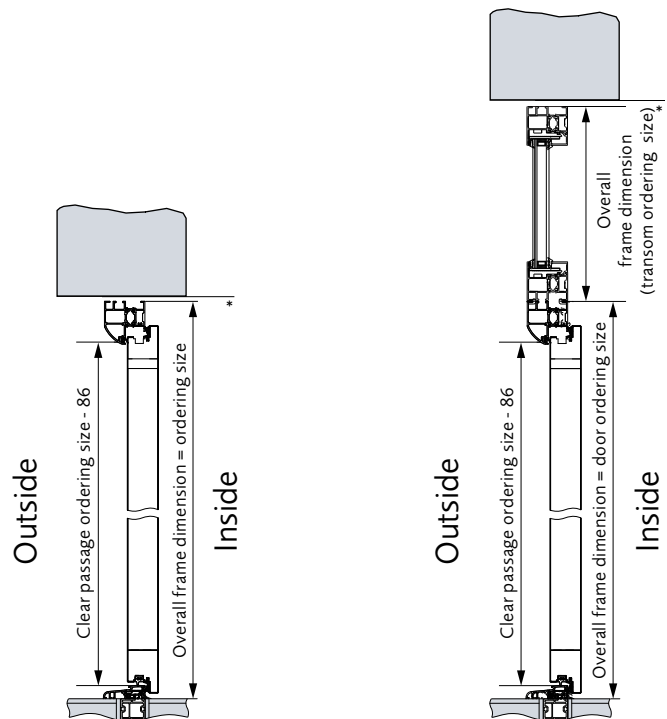

Side element

Infill	Glass, clear or sand-blasted to choose
Standard size [width x height in mm]	400 x 2100
Special size range width [in mm]	300 - 1000
Special size range height [in mm]	1875 - 2250

Transom light

1000 x 2100
1100 x 2100

700 - 1250	1875 - 1250	700 - 1250	875 - 1250	700 - 1250		875 - 1100					
1875 - 2250				1875 - 2250	1875 - 2186	1990 - 2186	1875 - 2186				

Glass, all types	Glass, Mastercarré or clear to choose	Glass, Ornamental or clear	Matching solid panel or partly glazed with Hammered glass	Glass, clear or sand-blasted to choose
400 x 2100			450 x 2100	400 x 2100
300 - 1000			Panel side elements are 450 only Glass side elements are 300 - 1000 only	
1875 x 2250	1990 x 2250	1875 x 2250	1875 x 2186	

Glass, all types	Glass, Mastercarré or clear to choose	Glass, Ornamental or clear	Glass, Hammered	Glass, Float clear or sand-blasted to choose
875 - 2250			875 - 2000	

300 - 500

Horizontal view of door

Horizontal view of side element

Vertical view of door

* Doors are designed to be fitted to a finished opening and then allow your fitting tolerance.