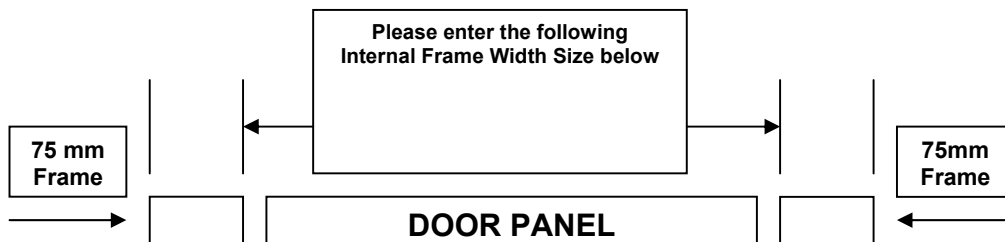

'FR' Type- Purpose Made Doors

Please refer to Garador Brochure for door style Purpose made size availability

Maximum Internal Frame Width = 3049 mm
Minimum Internal Frame Width = 1830 mm
(Georgian, Beaumont and Cathedral Min. Width = 1985mm)
Purpose Made Heights not Available
Standard Heights 1931, 1981, 2136 & 2286mm

Please ensure you have viewed and understood the Technical Data in the Garador Brochure before filling out this form

Plan View – Width

Side View – Height

NOTE- No clearance between side frame & brickwork has been allowed for. Garador recommend customer to allow 5mm clearance each side and at top, between frame and brickwork.