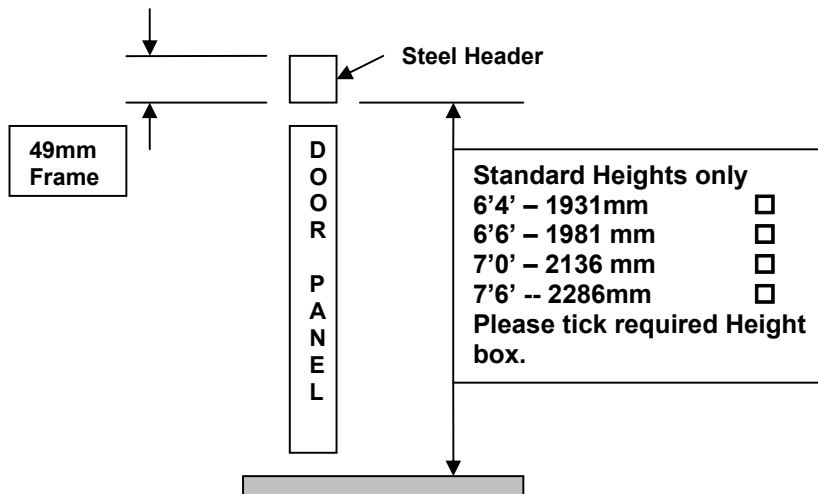

'FR' Type- Purpose Made Doors

Please refer to Garador Brochure for door style Purpose made size availability

Maximum Internal Frame Width = 3049 mm
Minimum Internal Frame Width = 1830 mm
(Georgian, Beaumont and Cathedral Min. Width = 1985mm)
Purpose Made Heights not Available
Standard Heights 1931, 1981, 2136 & 2286mm

Please ensure you have viewed and understood the Technical Data in the Garador Brochure before filling out this form

Plan View – Width

Side View – Height

NOTE- No clearance between side frame & brickwork has been allowed for. Garador recommend customer to allow 5mm clearance each side and at top, between frame and brickwork.