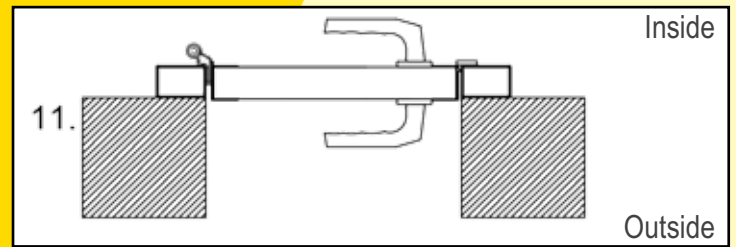

Side doors fitting and opening option