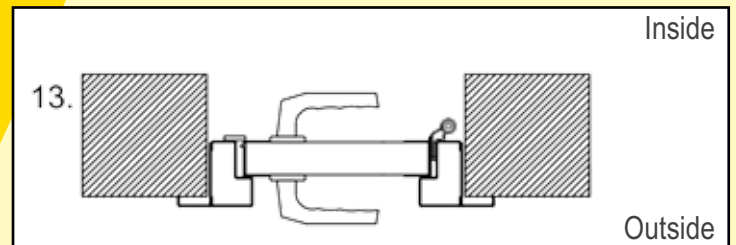

Side doors fitting and opening option