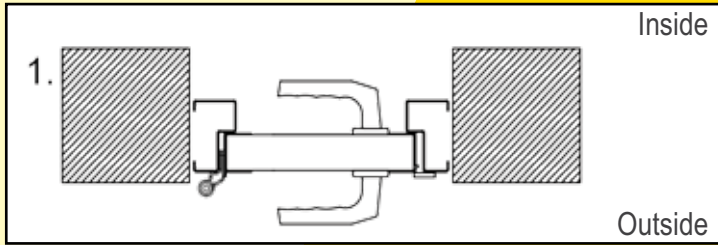

Side doors fitting and opening option