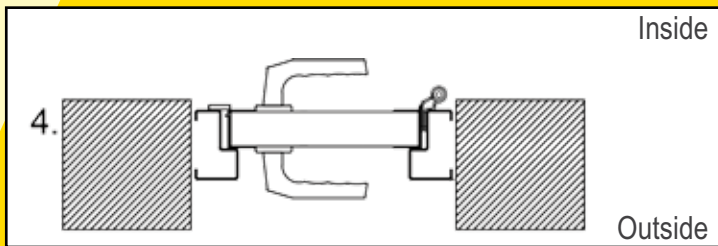

Side doors fitting and opening option