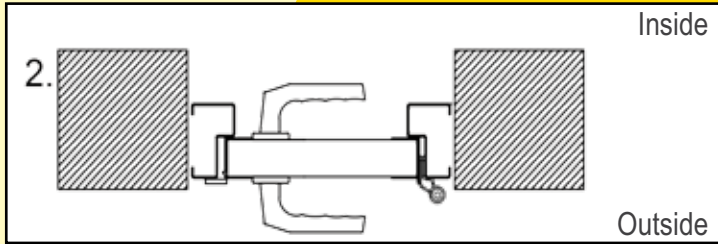

Side doors fitting and opening option