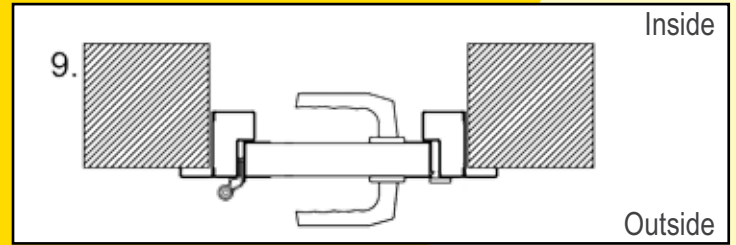

Side doors fitting and opening option