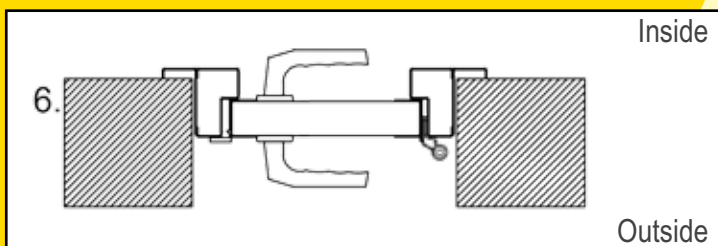

Side doors fitting and opening option