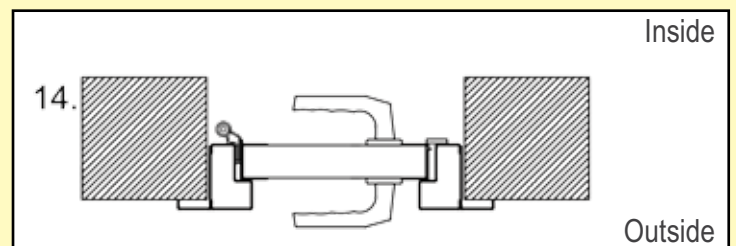

Side doors fitting and opening option