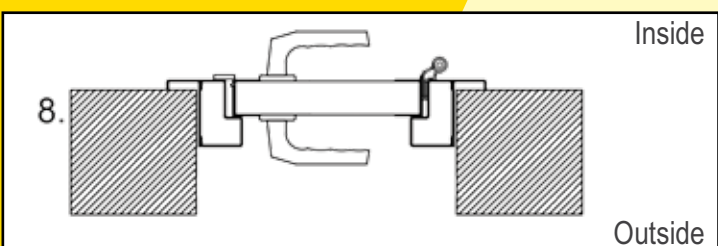

Side doors fitting and opening option