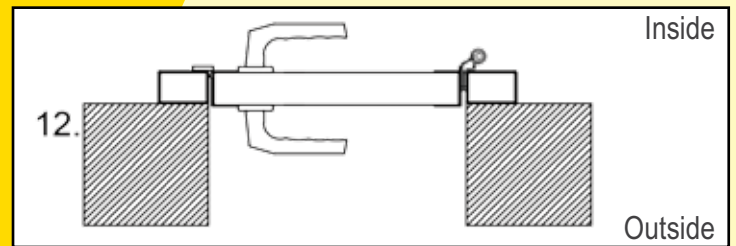

Side doors fitting and opening option