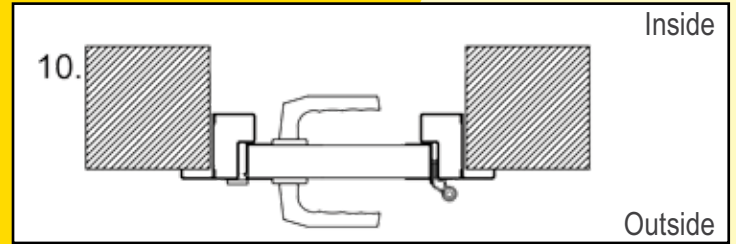

Side doors fitting and opening option