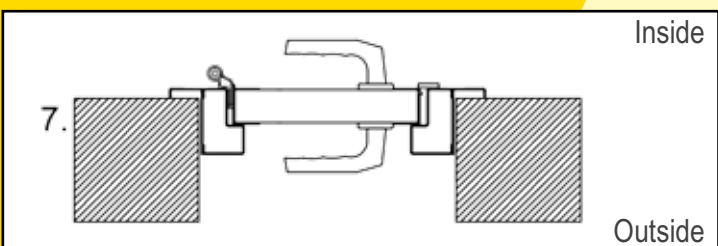

Side doors fitting and opening option