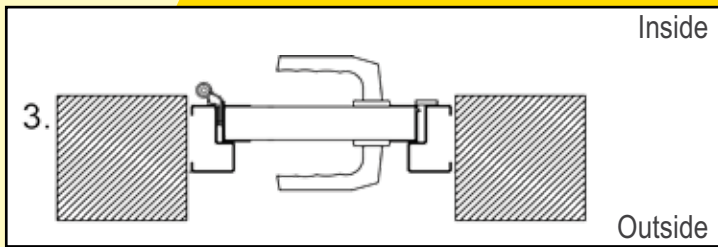

Side doors fitting and opening option