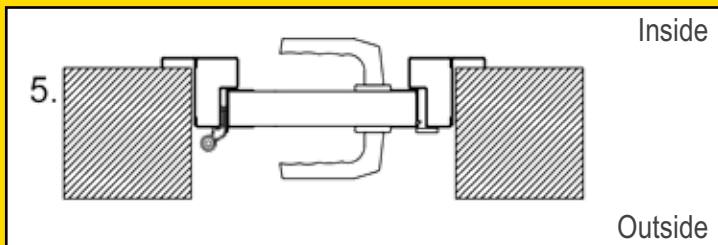

Side doors fitting and opening option