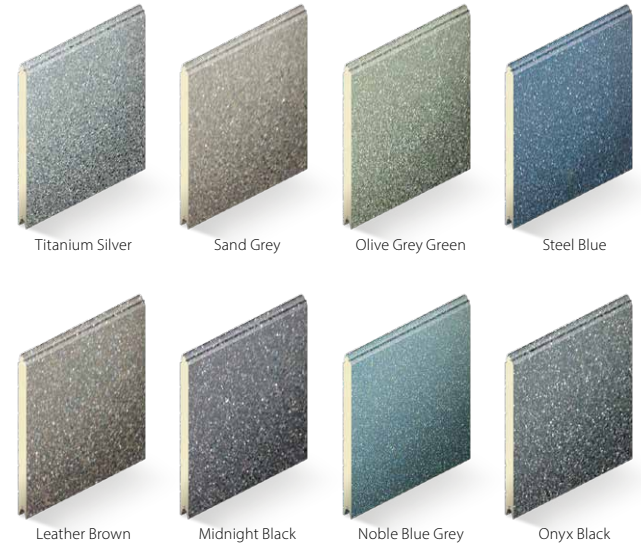

Georgian Cassette
(Embossed only)

Centre Ribbed

Ribbed

Un-Ribbed
(Smooth only)

2 Finish

Next, choose your finish. Whether you go for smooth or embossed, you'll love the finished look.

Smooth

Embossed

3 Colours

This is where you can truly create your ideal garage door. Available in any RAL colour or BS colour, SeceuroGlide Sectionals provide the opportunity to match your door to your windows, front door or even your car! Here are some of our most popular finishes, including our metallic colours.

Free of Charge Colours

Standard Colours

Metallic Colours

Foiled Woodgrain
Available in Centre Rib
and No Rib

*"I never realised there would be this much choice –
I'm really impressed with how bespoke my door truly is."*