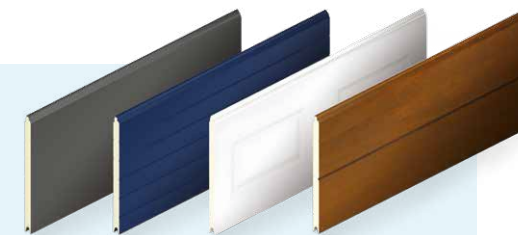

Make it Yours...in 6 easy steps

Every step of the build is down to you. Beginning with your own specific sizes and ending with your choice of colour, finish and accessories the end result will be completely unique.

1. 1 Fully bespoke sizing
2. 2 Choose from 4 panel types
3. 3 Choose from hundreds of colours
4. 4 Choose your finish from smooth or embossed
5. 5 Choose your accessories (windows and frames)
6. 6 Choose your operator