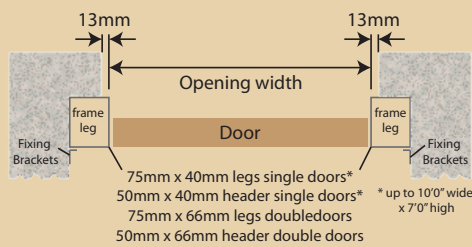

Between the reveal fixing up & over Behind the reveal fixing up & over

Super-Chassis to a Woodrite Steel Frame