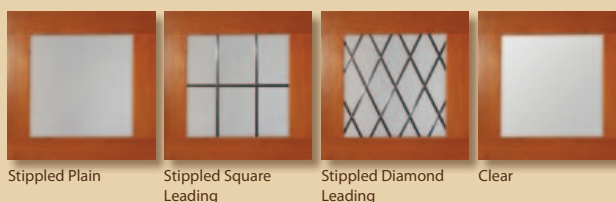

ROUNDED CHAMFER (Standard) 0

WIDE BOARD +10%

Any door made with narrow boards can be ordered with wide boards.