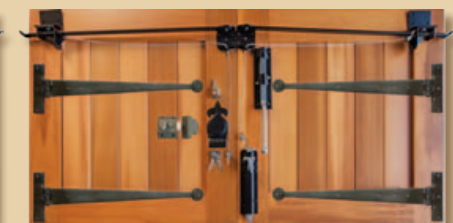

Traditional Pack

THRESHOLDS

	side / pers
Hardwood 2'0" - 4'0" wide	84 / 84
Hardwood 4'0" - 7'0" wide	88 / -
Hardwood 7'0" - 10'0" wide	96 / -

Hardwood Thresholds are 35mm thick and a maximum of 180mm deep.

WIDE BOARD

Any door made with narrow boards can be ordered with wide boards. +10%

ROUNDED CHAMFER

85

Doors finished with rounded chamfers (standard is flat)
Not available on the Appley, Cannington, Chard, Churchill, Standerwick, Taunton, Tickenham, Washford & Yeovil.

CEDAR

Architrave 6mm x 75mm per linear metre*	finished in standard colours 26	RAL 30
Architrave 6mm x 50mm per linear metre*	finished in standard colours 22	RAL 26
Standard Board Tongue & Groove per linear metre	finished in standard colours 26	RAL 30
Wide Board Tongue & Groove per linear metre	finished in standard colours 38	RAL 42

* 4mm chamfer to one edge, ideal as cover strips for frames