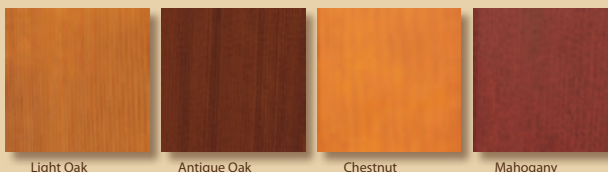

## FINISHES

Light Oak, Antique Oak, Chestnut, Mahogany, Walnut, Burnt Oak, Teak, Pale Oak

Silver, Silver/Slate Grey, Ice Silver

RAL

White Primed

single/double
115 / 195
175 / 235
245 / 425
85 / 145