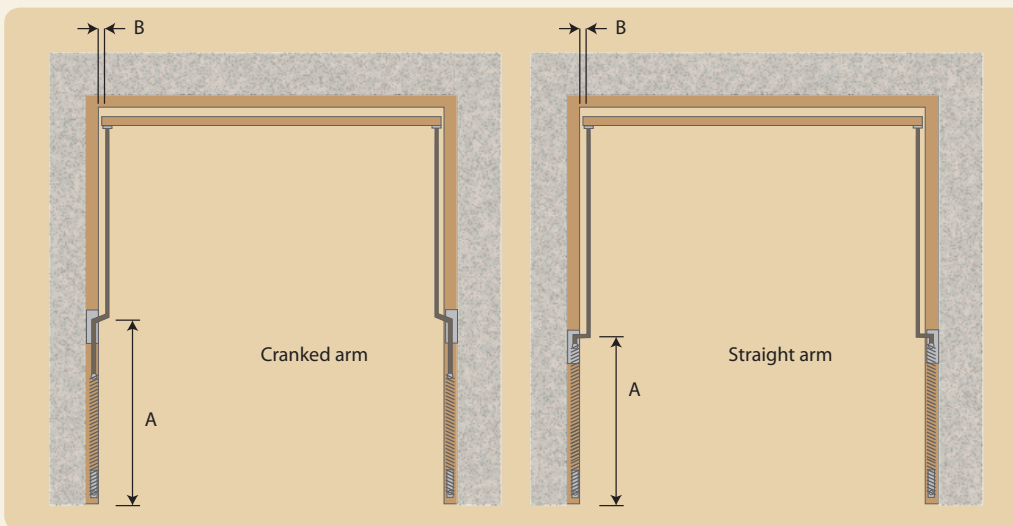

- **A** Height to the bottom of the lifting arm.
- **B** Projection of lifting arm into the opening from the inside edge of the frame above height A.

DOOR HEIGHT

	Masta-Gear Cranked		Masta-Gear Straight				Super-Chassis Single Straight				Super-Chassis Plus Cranked		Super-Chassis Double Straight			
	1981	2134	1981	2134	2286	2438	1981	2134	2286	2438	1981	2134	1981	2134	2286	2438
	6'6"	7'0"	6'6"	7'0"	7'6"	8'0"	6'6"	7'0"	7'6"	8'0"	6'6"	7'0"	6'6"	7'0"	7'6"	8'0"
A	1050	1126	820	972	1073	1225	1005	1080	1155	1230	1105	1260	1145	1205	1265	1325
B	23	23	63	63	63	63	45	45	55	55	55	55	55	55	55	55