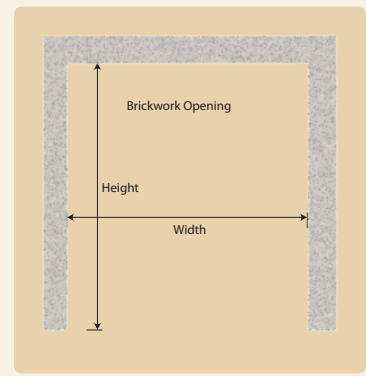

Frames

Dimension for each frame type as shown in the table.

Dimension	Super-Chassis Canopy 60mm steel frame	Super-Chassis Retractable 75mm steel frame	70mm x 70mm timber frame (single doors only)	70mm x 90mm timber frame	Personnel rebated 70mm timber frame (20mm rebate)
L	60mm	75mm	70mm	70mm	50mm
H	49mm	49mm	70mm	70mm	50mm
D	40mm	40mm	70mm	90mm	70mm