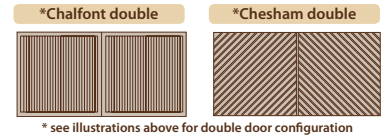

THE BUCKINGHAM RANGE is made with selected cedar mouldings, cedar tongue and groove boards and raised and fielded cedar panels depending on design. Doors are of panel-construction onto either Masta-Gear or Super-Chassis in standard or made to measure sizes as listed. Certain styles are available in solid-construction - see the Balmoral range for details.

STANDARD SIZE Retractable Up & Over Gear

Table with columns for style (Adstock, Bierton, Bledlow, Burnham, Chalfont*, Chartridge, Chesham*, Coleshill), Imperial and Metric dimensions, and a grid of size options (width x height) with corresponding Masta and Super chassis dimensions.

MADE TO MEASURE SIZE Retractable Up & Over Gear By width

Masta Gear doors available from 6'0" - 8'0" high on all widths. Super-Chassis doors available 6'0" - 8'0" high on doors up to 12'0" wide, 6'0" - 7'6" high on doors from 12'0" to 13'0" wide and 6'0" - 7'0" high on doors from 13'0" - 16'0" wide

Large table listing made-to-measure sizes with columns for Imperial Width-Height, chassis type (Masta/Super), and Metric Width-Height. Includes a note about canopy gear availability.

Canopy gear available as a no-cost-option on doors up to 2438mm wide & 2134mm high. Minimum height on Super-Chassis doors for Canopy gear is 6'4" (1931mm).

tel: 01280 841 010 fax: 01280 843 180 email: sales@woodritedoors.co.uk web: www.woodritedoors.co.uk