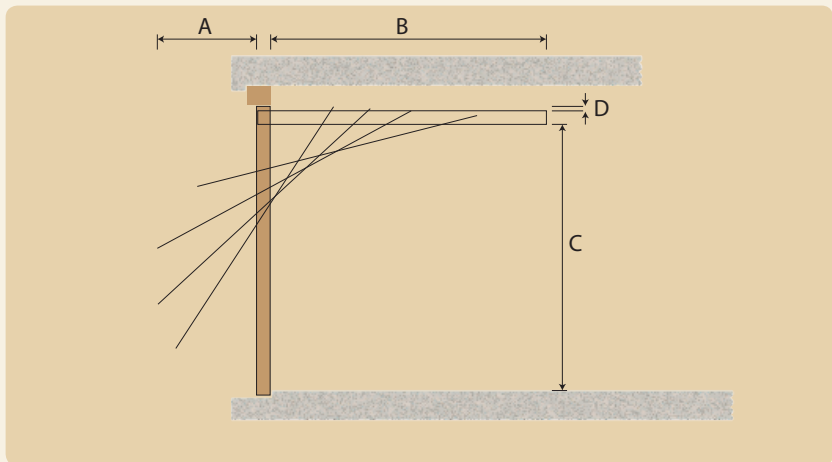

Opening Arcs & Clearances up & over

- **A** Projection in front of the opening from the door face.
- **B** Projection into the garage from the REAR of the door and the door frame.
- **C** Height clearance inside the garage - excluding any lock projection and deep bracing on double doors.
- **D** Kick-up inside the garage above the bottom edge of the frame.

DOOR HEIGHT

	Masta-Gear Cranked		Masta-Gear Straight				Super-Chassis Single Straight				Super-Chassis Plus Cranked		Super-Chassis Double Straight			
	1981	2134	1981	2134	2286	2438	1981	2134	2286	2438	1981	2134	1981	2134	2286	2438
	6'6"	7'0"	6'6"	7'0"	7'6"	8'0"	6'6"	7'0"	7'6"	8'0"	6'6"	7'0"	6'6"	7'0"	7'6"	8'0"
A	888	1041	888	1041	1194	1347	935	1010	1085	1163	1024	1093	950	1030	1110	1190
B	1720	1890	1720	1890	2195	2195	1896	2049	2201	2353	1680	1835	1624	1814	2004	2194
C	1900	2053	1900	2053	2206	2359	1909	2064	2214	2366	1909	2064	1909	2064	2214	2366
D	25	25	25	25	25	25	40	40	40	40	45	45	50	50	50	50