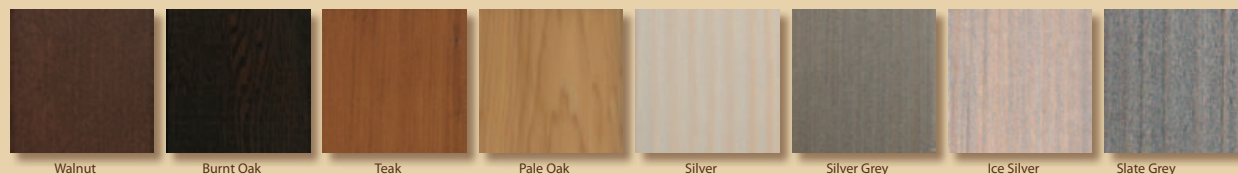

## FINISHES

Light Oak, Antique Oak, Chestnut, Mahogany, Walnut, Burnt Oak, Teak, Pale Oak

Silver, Silver/Slate Grey, Ice Silver

RAL

White Primed

single/double
115 / 195
175 / 235
245 / 425
85 / 145