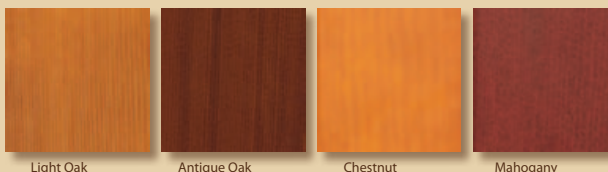

## FINISHES

Light Oak, Antique Oak, Chestnut, Mahogany, Walnut, Burnt Oak, Teak, Pale Oak

Silver, Silver/Slate Grey, Ice Silver

RAL

White Primed

single/double
115 / 195
175 / 235
245 / 425
85 / 145

Light Oak    Antique Oak    Chestnut    Mahogany

Walnut    Burnt Oak    Teak    Pale Oak    Silver    Silver Grey    Ice Silver    Slate Grey