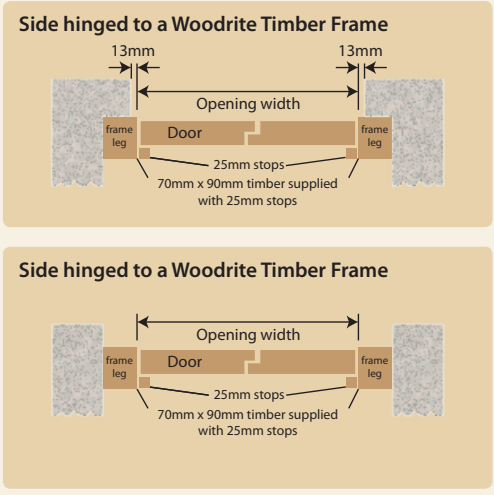

## Opening Sizes

Typical opening sizes are tabulated below for the most common sizes of door fitted within the reveal.

Door size code	Door size width x height	70mm timber frame Brickwork aperture width x height	75mm steel frame Brickwork aperture width x height	60mm steel frame canopy gear Brickwork aperture width x height	70mm timber frame (side hinged) Brickwork aperture width x height
6666	1981mm x 1981mm	2127mm x 2054mm	2134mm x 2044mm	2104mm x 2044mm	2127mm x 2054mm
6670	1981mm x 2134mm	2127mm x 2207mm	2134mm x 2199mm	2104mm x 2199mm	2127mm x 2207mm
7066	2134mm x 1981mm	2280mm x 2054mm	2284mm x 2044mm	2254mm x 2044mm	2280mm x 2054mm
7070	2134mm x 2134mm	2280mm x 2207mm	2284mm x 2199mm	2254mm x 2199mm	2280mm x 2207mm
7364	2222mm x 1930mm	2368mm x 2003mm	2374mm x 1994mm	2343mm x 1994mm	2368mm x 2003mm
7566	2261mm x 1981mm	2407mm x 2054mm	2409mm x 2044mm	2379mm x 2044mm	2407mm x 2054mm
7570	2261mm x 2134mm	2407mm x 2207mm	2409mm x 2199mm	2379mm x 2199mm	2407mm x 2207mm
7666	2286mm x 1981mm	2432mm x 2054mm	2434mm x 2044mm	2404mm x 2044mm	2432mm x 2054mm
7670	2286mm x 2134mm	2432mm x 2207mm	2434mm x 2199mm	2404mm x 2199mm	2432mm x 2207mm
8066	2438mm x 1981mm	2584mm x 2054mm	2589mm x 2044mm	2559mm x 2044mm	2584mm x 2054mm
8070	2438mm x 2134mm	2584mm x 2207mm	2589mm x 2199mm	2559mm x 2199mm	2584mm x 2207mm
1466	4267mm x 1981mm	4413mm x 2054mm	4419mm x 2044mm	n/a	n/a
1470	4267mm x 2134mm	4413mm x 2207mm	4419mm x 2199mm	n/a	n/a