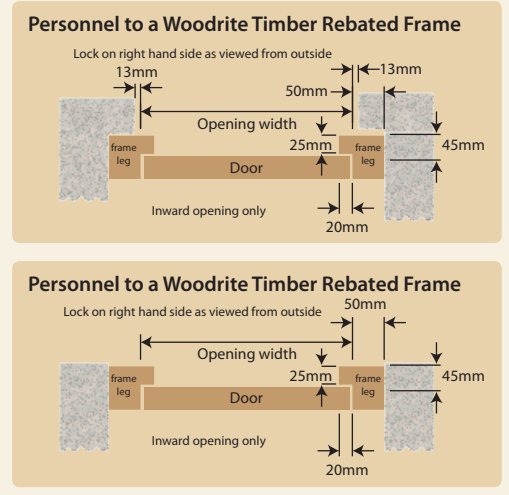

## Opening Sizes

Typical opening sizes are tabulated below for the most common sizes of door fitted within the reveal.

Door size code	Door size width x height	70mm timber frame Brickwork aperture width x height	75mm steel frame Brickwork aperture width x height	60mm steel frame canopy gear Brickwork aperture width x height	70mm timber frame (side hinged) Brickwork aperture width x height
6666	1981mm x 1981mm	2127mm x 2054mm	2134mm x 2044mm	2104mm x 2044mm	2127mm x 2054mm
6670	1981mm x 2134mm	2127mm x 2207mm	2134mm x 2199mm	2104mm x 2199mm	2127mm x 2207mm
7066	2134mm x 1981mm	2280mm x 2054mm	2284mm x 2044mm	2254mm x 2044mm	2280mm x 2054mm
7070	2134mm x 2134mm	2280mm x 2207mm	2284mm x 2199mm	2254mm x 2199mm	2280mm x 2207mm
7364	2222mm x 1930mm	2368mm x 2003mm	2374mm x 1994mm	2343mm x 1994mm	2368mm x 2003mm
7566	2261mm x 1981mm	2407mm x 2054mm	2409mm x 2044mm	2379mm x 2044mm	2407mm x 2054mm
7570	2261mm x 2134mm	2407mm x 2207mm	2409mm x 2199mm	2379mm x 2199mm	2407mm x 2207mm
7666	2286mm x 1981mm	2432mm x 2054mm	2434mm x 2044mm	2404mm x 2044mm	2432mm x 2054mm
7670	2286mm x 2134mm	2432mm x 2207mm	2434mm x 2199mm	2404mm x 2199mm	2432mm x 2207mm
8066	2438mm x 1981mm	2584mm x 2054mm	2589mm x 2044mm	2559mm x 2044mm	2584mm x 2054mm
8070	2438mm x 2134mm	2584mm x 2207mm	2589mm x 2199mm	2559mm x 2199mm	2584mm x 2207mm
1466	4267mm x 1981mm	4413mm x 2054mm	4419mm x 2044mm	n/a	n/a
1470	4267mm x 2134mm	4413mm x 2207mm	4419mm x 2199mm	n/a	n/a