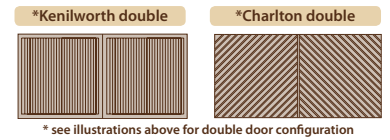

THE WARWICK RANGE is made with selected idigbo mouldings, idigbo tongue and groove boards and raised and fielded idigbo panels depending on design. Doors are of panel construction onto Super-Chassis or Masta-Gear in standard or made to measure sizes as listed. For finish and frame options see page 23 for all other options see page 13.

STANDARD SIZE Retractable Up & Over Gear

Imperial Width x Height	Alcester		Brandon		Bidford		Baddesley		Kenilworth*		Claverdon		Charlton*		Hatton		Metric (mm) Width x Height
	Masta	Super	Masta	Super	Masta	Super	Masta	Super	Masta	Super	Masta	Super	Masta	Super	Masta	Super	
7'0" X 6'6"	3914	3528	3674	3337	4049	3581	3559	3177	3210	2832	3175	2798	3207	2830	3497	3101	2134 x 1981
7'0" X 7'0"	3914	3590	3674	3399	4049	3644	3559	3240	3210	2895	3175	2861	3207	2892	3497	3163	2134 x 2134
7'5" x 6'6"	3934	3659	3835	3550	4077	3720	3652	3383	3303	3038	3269	3003	3300	3035	3597	3313	2261 x 1981
7'5" x 7'0"	3934	3769	3835	3661	4077	3831	3652	3493	3303	3148	3269	3113	3300	3145	3597	3423	2261 x 2134
7'6" x 6'6"	3934	3659	3837	3552	4078	3722	3652	3383	3303	3038	3269	3003	3300	3035	3599	3314	2286 x 1981
7'6" x 7'0"	3934	3771	3837	3664	4078	3834	3652	3494	3303	3149	3269	3115	3300	3147	3599	3426	2286 x 2134
8'0" x 6'6"	3957	3799	3944	3778	4261	4022	3747	3596	3398	3251	3365	3218	3395	3247	3763	3596	2438 x 1981
8'0" x 7'0"	4013	3818	4001	3797	4317	4042	3804	3615	3454	3270	3421	3237	3451	3267	3819	3616	2438 x 2134
9'0" x 6'6"	4743	4736	4537	4521	4913	4897	4210	4213	3973	3977	3973	3976	3862	3865	4319	4303	2743 x 1981
9'0" x 7'0"	4743	4803	4537	4588	4913	4964	4210	4280	3973	4044	3973	4043	3862	3932	4319	4370	2743 x 2134
10'0" x 6'6"	4961	5154	4807	4997	5183	5373	4492	4697	4182	4386	4183	4387	4069	4274	4530	4720	3048 x 1981
10'0" x 7'0"	4961	5169	4807	5012	5183	5388	4492	4712	4182	4401	4183	4402	4069	4289	4530	4735	3048 x 2134
11'0" x 6'6"	5759	6449	5996	6597	6401	7002	5445	6087	5000	5642	5021	5663	4801	5442	5665	6266	3353 x 1981
11'0" x 7'0"	5810	6469	6047	6617	6452	7022	5495	6107	5051	5662	5072	5683	4851	5462	5715	6286	3353 x 2134
12'0" x 6'6"	6157	6919	6247	6920	6655	7328	5481	6195	5231	5945	5254	5968	4963	5676	5912	6586	3658 x 1981
12'0" x 7'0"	6157	6939	6247	6940	6655	7348	5481	6215	5231	5965	5254	5988	4963	5697	5912	6606	3658 x 2134
13'0" x 6'6"	7134	8100	6888	7640	7437	8189	6022	6939	5642	6560	5685	6603	5428	6345	6524	7277	3962 x 1981
13'0" x 7'0"	7146	8120	6899	7660	7448	8209	6033	6959	5654	6580	5696	6623	5439	6365	6536	7297	3962 x 2134
14'0" x 6'6"	7746	8127	7573	7740	8197	8364	6982	7314	6306	6638	6350	6683	6124	6456	7204	7372	4267 x 1981
14'0" x 7'0"	7758	8127	7584	7740	8209	8364	6993	7314	6317	6638	6362	6683	6135	6456	7216	7372	4267 x 2134
15'0" x 6'6"	-	-	8220	8146	8846	8772	7603	7700	6927	7024	6975	7071	6697	6794	7848	7774	4572 x 1981
15'0" x 7'0"	-	-	8220	8188	8846	8814	7603	7742	6927	7066	6975	7113	6697	6836	7848	7817	4572 x 2134
16'0" x 6'6"	-	-	8413	8504	9041	9132	7897	8158	6924	7185	7230	7491	6903	7164	8039	8129	4877 x 1981
16'0" x 7'0"	-	-	8420	8551	9048	9179	7904	8205	6931	7232	7237	7538	6910	7211	8046	8176	4877 x 2134

MADE TO MEASURE SIZE Retractable Up & Over Gear By width

Masta Gear doors available from 6' 0" - 8'0" high on all widths.

Super-Chassis doors available 6' 0" - 8'0" high on doors up to 12'0" wide, 6'0" - 7'6" high on doors from 12'0" to 13'0" wide and 6'0" - 7'0" high on doors from 13'0" - 16'0" wide