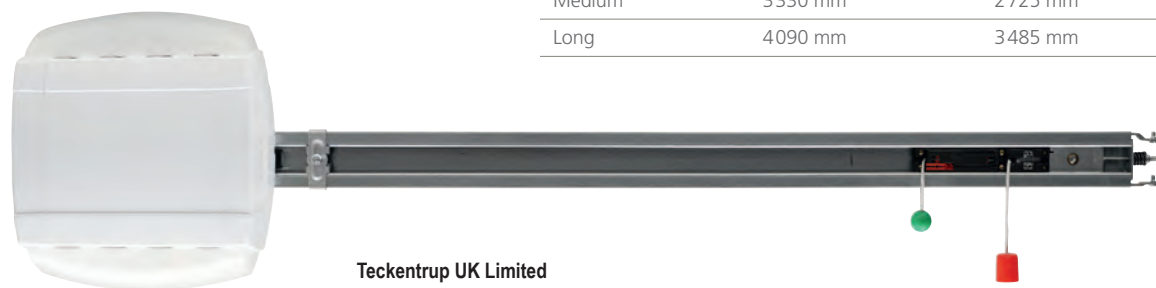

Technical details

The highest level of comfort and safety to meet all requirements and wishes.

Flexible installation

The operator head can be turned through 90° to the left or right. It can therefore adapt flexibly to suit all configurations on site and the operator unit lighting can also be used to illuminate specific areas as required.

Flexible installation

The right operator boom for each garage door

With chain or toothed drive-belt system. Maintenance-free and stable. In addition, the toothed drive-belt system works extremely quiet. With the reinforced ball bearing boom, 1.2 mm thick, it is perfect for situations with particularly heavy loading, such as in underground garages with frequent traffic.

Boom	Length	Movement stroke
Short	3080 mm	2475 mm
Medium	3330 mm	2725 mm
Long	4090 mm	3485 mm

Teckentrup UK Limited
 Units 7,8 & 9, Gemini Trade Park, Europa Boulevard, Warrington WA5 7YF
 Manufacturer & Distributor of Cardeck Sectional Garage Doors & Associated Products
 t: 01925 924050 f: 08701314843
 e: sales@teckentrupdepot.co.uk
 w:www.teckentrupdepot.co.uk
 w:www.teckentrup.co.uk