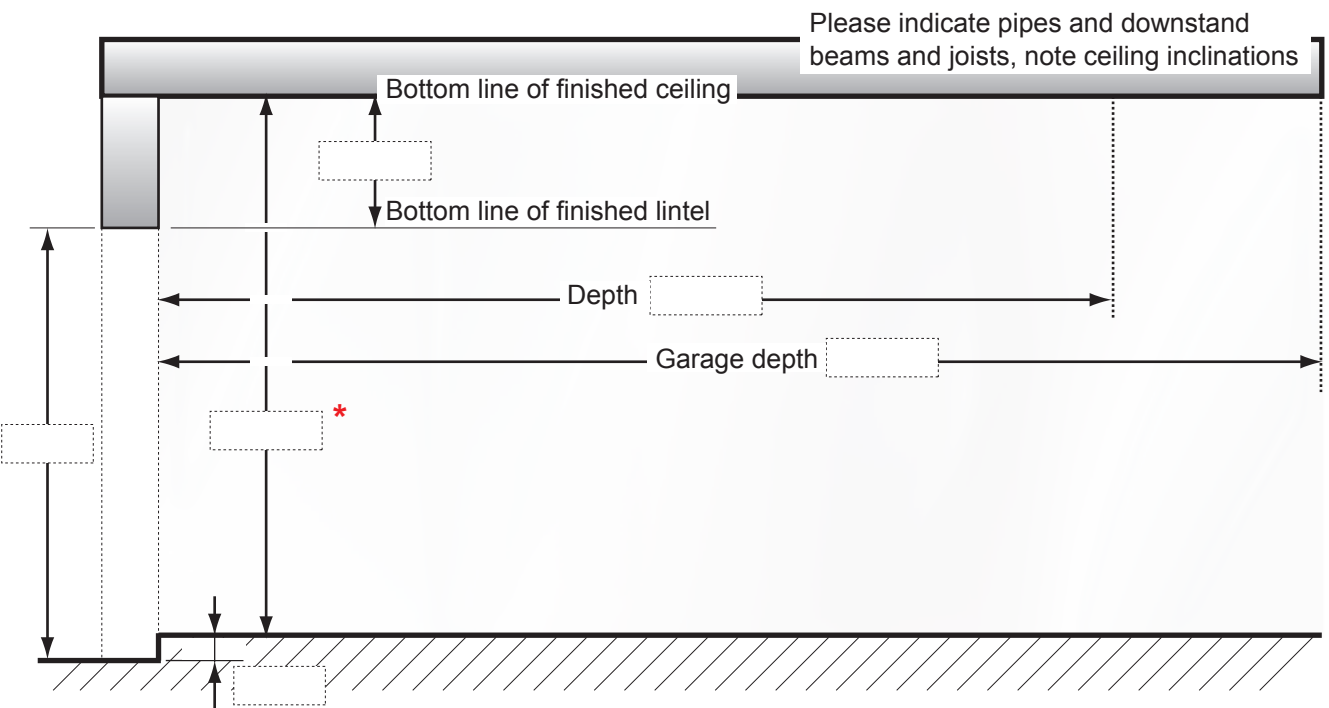

# Measurements **carTeck**® Garage doors

Customer: \_\_\_\_\_

Reference: \_\_\_\_\_

Door no.:	Door type:
Installation:	Use: <input type="checkbox"/> private <input type="checkbox"/> commercial

The measurements (mm) are:  \* Finished measurements  \* Dimension in unfinished state  
 Top edge of finished floor level Top edge of unfinished floor level