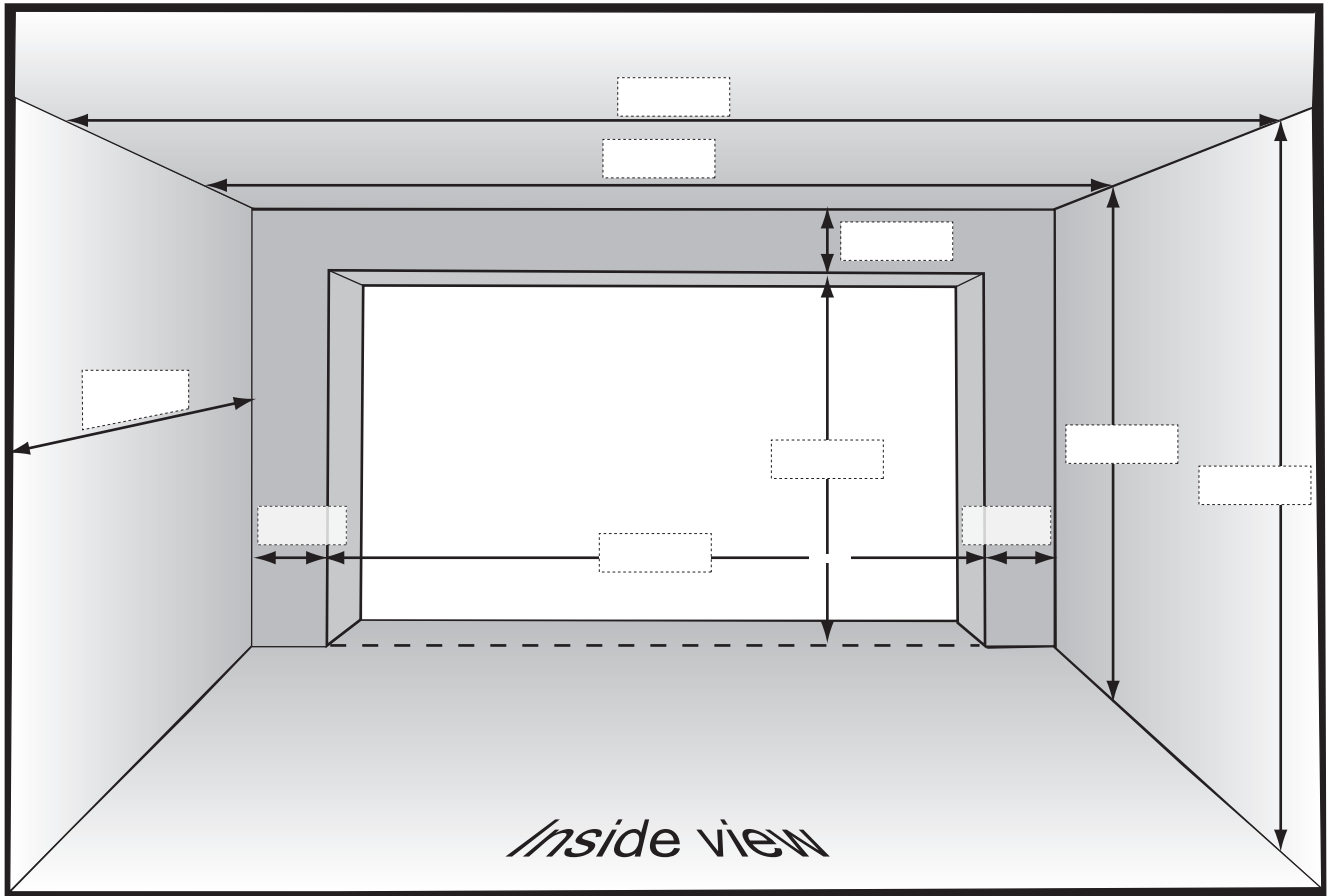

# Measurements **carTeck**® Garage doors

Customer: \_\_\_\_\_

Reference: \_\_\_\_\_

Door no.:	Door type:
Installation:	Use: <input type="checkbox"/> private <input type="checkbox"/> commercial

The measurements (mm) are:  \* Finished measurements  \* Dimension in unfinished state  
 Top edge of finished floor level Top edge of unfinished floor level