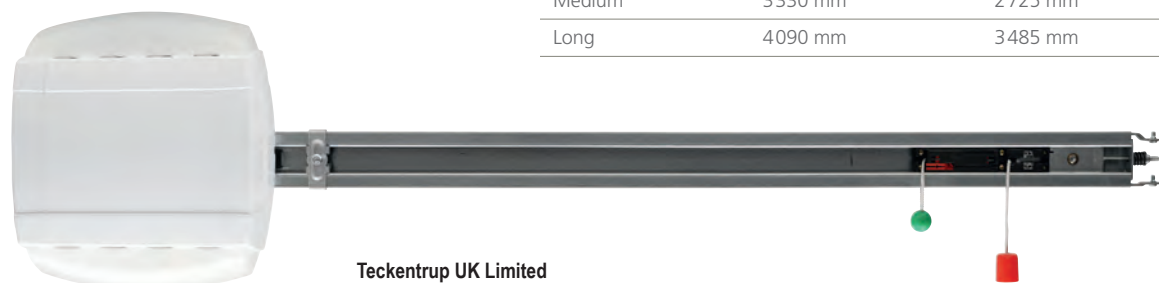

Technical details

The highest level of comfort and safety to meet all requirements and wishes.

Flexible installation

The operator head can be turned through 90° to the left or right. It can therefore adapt flexibly to suit all configurations on site and the operator unit lighting can also be used to illuminate specific areas as required.

Flexible installation

The right operator boom for each garage door

With chain or toothed drive-belt system. Maintenance-free and stable. In addition, the toothed drive-belt system works extremely quiet. With the reinforced ball bearing boom, 1.2 mm thick, it is perfect for situations with particularly heavy loading, such as in underground garages with frequent traffic.

Boom	Length	Movement stroke
Short	3080 mm	2475 mm
Medium	3330 mm	2725 mm
Long	4090 mm	3485 mm

Teckentrup UK Limited
 Units 7,8 & 9, Gemini Trade Park, Europa Boulevard, Warrington WA5 7YF
 Manufacturer & Distributor of Cardeck Sectional Garage Doors & Associated Products
 t: 01925 924050 f: 08701314843
 e: sales@teckentrupdepot.co.uk
 w:www.teckentrupdepot.co.uk
 w:www.teckentrup.co.uk