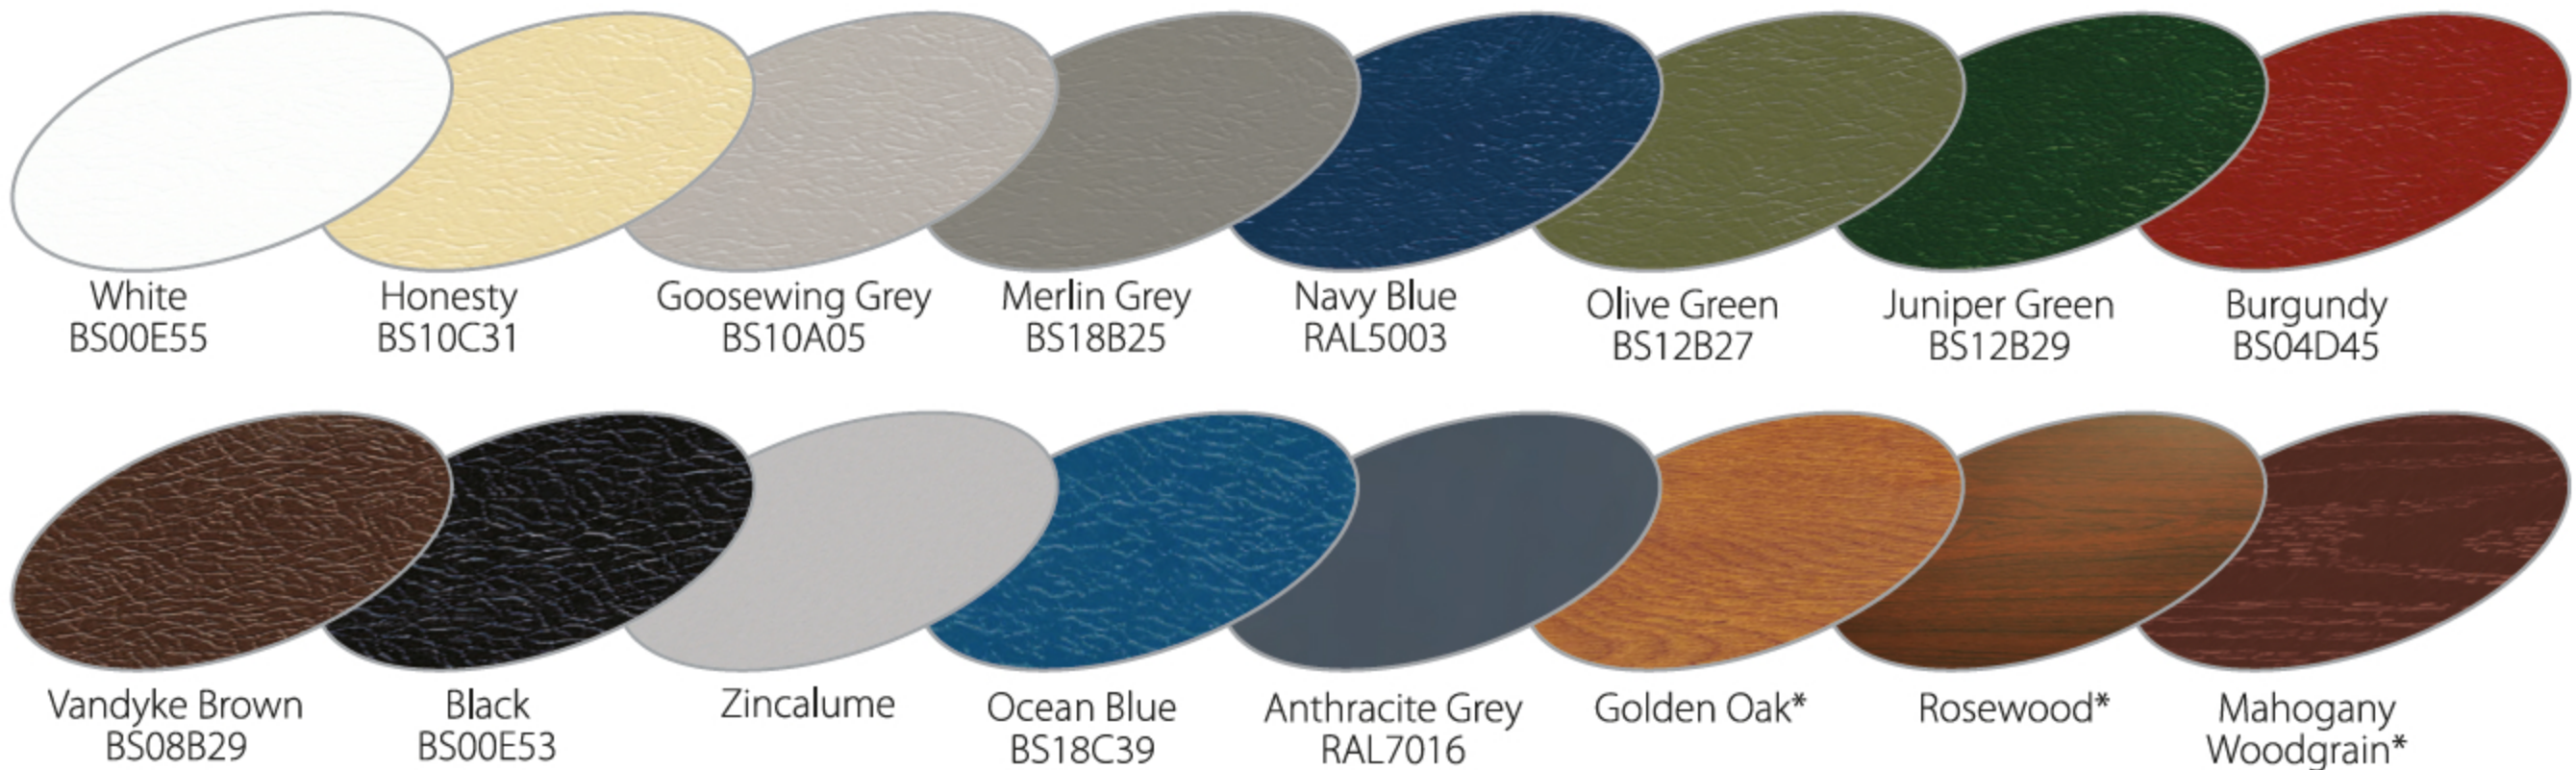

# Available Colours Are:

\* Laminate finish. The colours are printed and may not match exactly. Steel colour swatches are available.