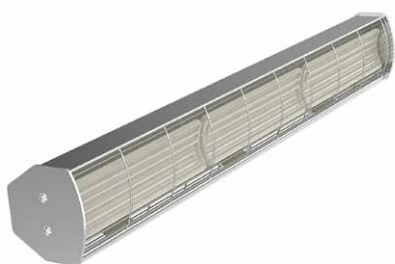

PROVIDE EFFECTIVE COVER FROM THE ELEMENTS WITH THE SIMPLICITY 35

The Victorian Upgrade

The Simplicity 35 carport and canopy system is available with the Victorian Upgrade which transforms it from a contemporary canopy into a stylish, vintage structure.

This elegant upgrade creates the ultimate high class finish to your canopy or carport and is ideal for period buildings and houses, enhancing the exterior, adding extra character and enabling the structure to fit in with your building or home as if it was built at the same time. It can also offer a unique contrast for more modern style buildings too.

The Victorian Upgrade package comprises moulded aluminium decorative post sleeves, feet and gallows brackets. It can be coloured in any RAL or BS colour to match the Simplicity 35.

Features & Benefits

- Create a unique style statement with your canopy or carport
- Perfect for more traditional style homes and buildings to enable the Simplicity 35 to blend in seamlessly
- Provides a covered area that is in keeping with traditional or historical building styles
- Can be coloured to any RAL or BS colour code.

Infrared Wall Mounted Heaters

Create a warm and cosy atmosphere under your carport or canopy with our Infrared Wall Mounted Heaters.

Our Infrared Wall Mounted Heaters have ceramic elements that are designed to gently warm those outdoors underneath the canopy, using infrared radiation which is completely harmless and contains no ultraviolet radiation.

The high quality ceramic plates generate heat quickly and reach their full operating temperature within less than 10 minutes. Each unit is supplied with a two year guarantee against faulty materials from the date of purchase.