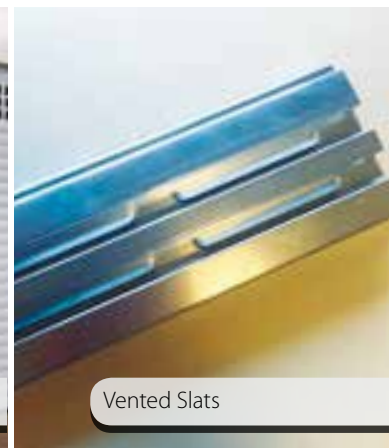

Powder Coating End Plates

When you order a half or full box enjoy complimentary powder coated end plates to ensure your door is fully matched. Plus, when you choose one of our woodgrain colours this is complimentary regardless of box choice and will be done in a colour closely resembling your door.

Low level external override kit

(SeceuroGlide Classic and SeceuroGlide Compact only)

The low level external override kit enables the door to be opened manually in emergencies from both the inside and outside of the garage. If the garage door is the only means of entry you will require a low level external override kit.

Full box

(See Page 19 for availability)

A full box completely conceals the roll. This option allows SeceuroGlide and SeceuroGlide Compact doors to be fitted outside the garage. Boxes are supplied in white or brown as standard. They can also be supplied in any of the plain colour finishes for an additional surcharge.

Important notes

Darker coloured double doors that are exposed to significant direct sunlight may be susceptible to expansion which may interfere with the operation of the door. Occasionally some marking may occur at the top of the concave (coil) side of the curtain over time, particularly on SeceuroGlide Compact. This is unavoidable and due to prolonged contact with the locking system. On doors which are installed externally this will be visible on the outside.

Virtually maintenance free

Careful use of your door is the best way to avoid maintenance or remedial work. SeceuroGlide doors are low maintenance. The curtain needs wiping with a damp cloth and a mild detergent to remove any excessive dirt or grime to maintain its prime appearance and to reduce the risk of the surface being damaged. This must be done monthly in a salt air environment. The motor and curtain have been designed to be lubrication free so there is seldom need to oil or grease any parts. In the event of your door's curtain being scratched it is advisable to touch-up the damaged area with paint to prevent any possible corrosion. If required, 25 ml pots of touch-up paint can be obtained via your distributor.