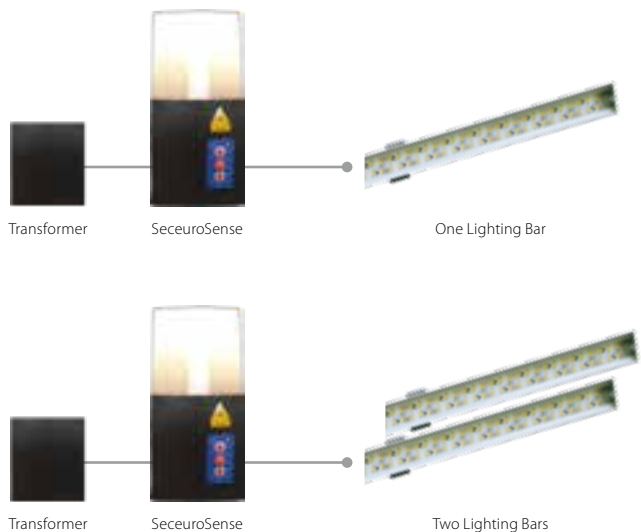

Internal/External Lighting