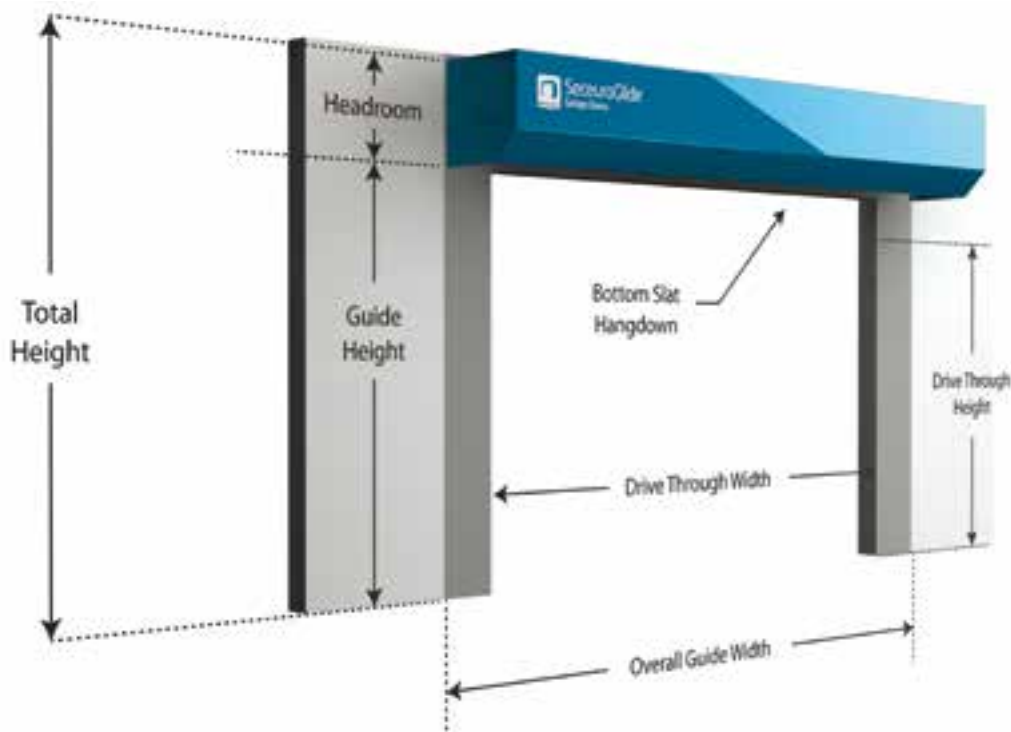

How to measure for your garage door.

Fitting Requirements

Headroom requirements

- SeceuroGlide Classic and SeceuroGlide Excel require a minimum of 300 mm headroom for doors up to 2500 mm in opening height and 350 mm headroom for doors up to 3500 mm in opening height
- SeceuroGlide Manual requires a minimum headroom of 300 mm
- SeceuroGlide Compact requires just 205 mm headroom for doors with an opening height up to 2150 mm

External doors

In applications where the door is installed externally the remote control system must be installed either inside the garage or in a waterproof box (not included).

The Bottom Slat Transmitter must always be installed on the internal face of the door and is not suitable for applications where it will be exposed to weather or excessive moisture due to condensation.

An external Bottom Slat Transmitter is available at a surcharge.

SeceuroGlide Excel restrictions

SeceuroGlide Excel is not available as supply only as it must be fitted by a trained installer. SeceuroGlide Excel doors must always be internally fitted. If the coil needs to be fitted within the opening then an upgraded version of the end plate is available for a surcharge. The low level external override option is not available for SeceuroGlide Excel. All SeceuroGlide Excel doors are supplied with 90 mm guide rails.

Extreme weather conditions

High winds and high temperatures on double doors can cause increased deflection of the door. It is the installer's responsibility to ensure that the door is spaced off the wall sufficiently to allow for door movement during these extreme weather conditions.

Measuring your garage door

Watch our how to measure your garage door video at sws.co.uk/products/seceuroglide/roller-garage-doors/technical