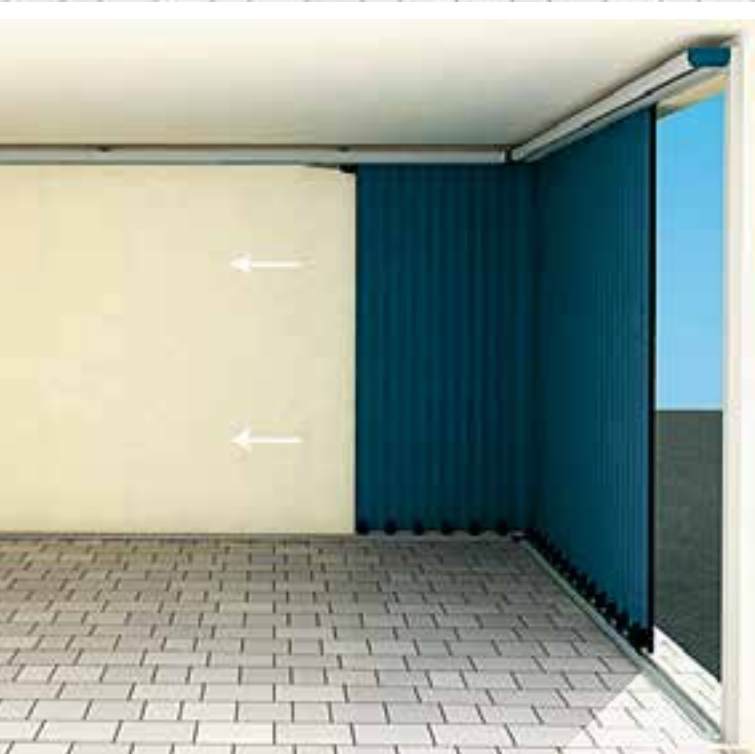

Accessories

- External emergency release – access your garage even during a power cut
- Additional hand transmitters
- Surface or flush mounted key-operated switch with system plug – no wiring involved!
- Interior push-button
- Painted woodgrain finish
- Numeric security code keypad in a metal finish