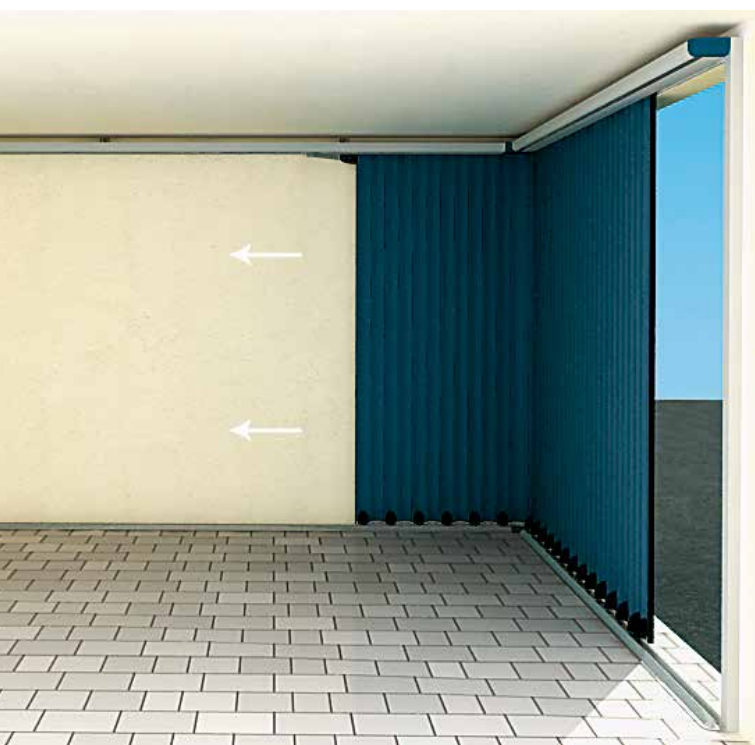

CFC-free foam-filled aluminium slat design